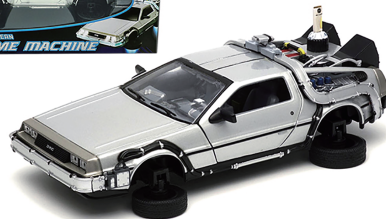

BACK TO THE FUTURE

**1:24 - Back To The Future II -
DeLorean Time Machine
(Flying Version)**
4800yen 15%up Lot 1
Lead time : Late March