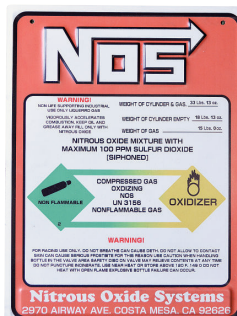

NEW

BIG TIN SIGN
US EMBOSSED SIGN

BIG TIN SIGN

HOTDOG
3800yen 60%only
W700/H280mm

POTATO
3800yen 60%only
W420/H580mm

BUGER
3800yen 60%only
W535/H400mm

US EMBOSSED SIGN

New HOTDOG
1600yen 60%only
W340/H130mm

New POTATO
1600yen 60%only
W215/H310mm

New BURGER
1600yen 60%only
W265/H200mm

MENU
3800yen 60%only
W610/H240mm

SPAM
2200yen 60%only
W380/H305mm

NOS
2000yen 60%only
W280/H370mm