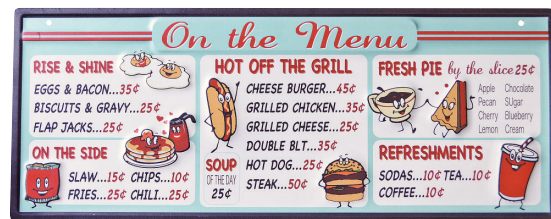

NEW

BIG TIN SIGN
US EMBOSSED SIGN

BIG TIN SIGN

HOTDOG
3800yen 60%only
W700/H280mm

POTATO
3800yen 60%only
W420/H580mm

BUGER
3800yen 60%only
W535/H400mm

US EMBOSSED SIGN

New HOTDOG
1600yen 60%only
W340/H130mm

New POTATO
1600yen 60%only
W215/H310mm

New BURGER
1600yen 60%only
W265/H200mm

MENU
3800yen 60%only
W610/H240mm

SPAM
2200yen 60%only
W380/H305mm

NOS
2000yen 60%only
W280/H370mm