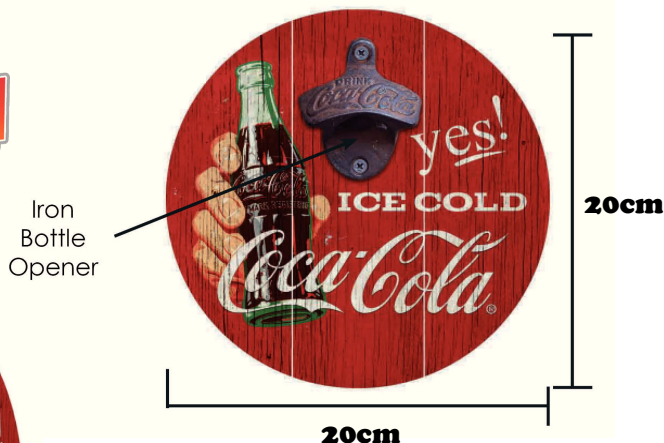

NEW

スクリーンプリント♪

**COCA-COLA
PUB MIRROR (B)**
3800yen 5%up Lot 1
Delivery : October

NEW

Iron
Bottle
Opener

COCA-COLA
8" Round Bottle Cap Opener
1800yen 5%up Lot 1
Delivery : October

IN STOCK

**Beer Company Tin Buckets
BUD DROPLET**
1980yen Lot 1
Ø240/H180 mm In Stock