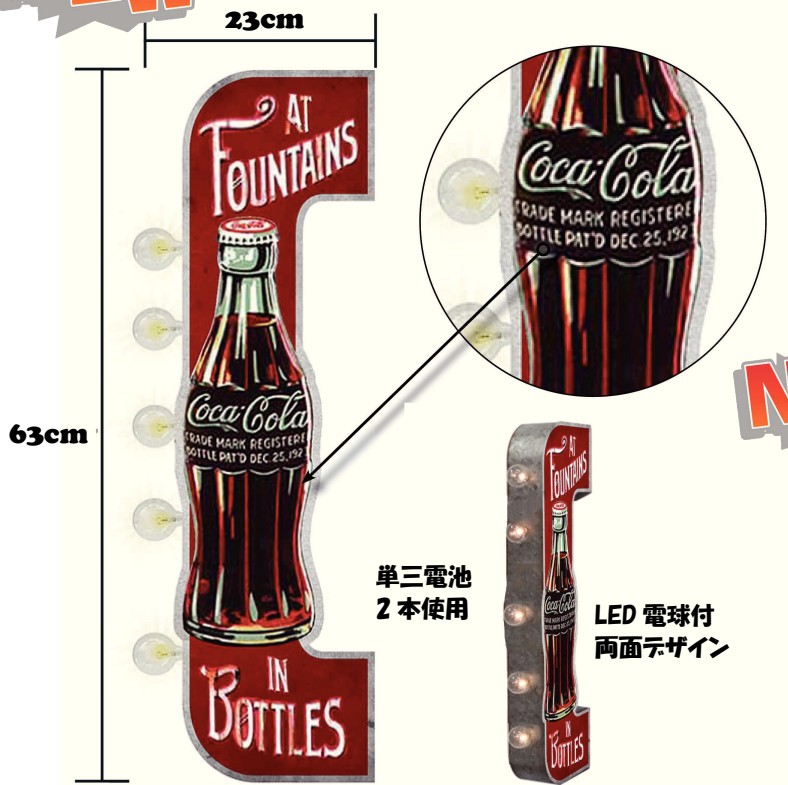

Coca-Cola®

NEW

NEW

単三電池
2本使用

LED 電球付
両面デザイン

**Marquee LED Sign Lights
COCA-COLA**
15000yen 5%up Lot 1
Delivery : October

スクリーンプリント♪

**COCA-COLA
PUB MIRROR (A)**
3300yen 5%up Lot 1
Delivery : October

NEW

スクリーンプリント♪

**COCA-COLA
PUB MIRROR (B)**
3800yen 5%up Lot 1
Delivery : October

NEW

Iron
Bottle
Opener

COCA-COLA
8" Round Bottle Cap Opener
1800yen 5%up Lot 1
Delivery : October

IN STOCK

**Beer Company Tin Buckets
BUD DROPLET**
1980yen Lot 1
Ø240/H180 mm In Stock