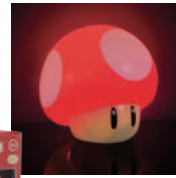

SUPER MARIO

Super Mario Piranha Posable Lamp
7800yen 75%Only In Stock

Super Mario Acylic Light
5800yen 75%Only In Stock

Super Mario Mushroom Light
w/SOUND
4500yen 75%Only In Stock

Super Mario RED SHELL LIGHT
w/SOUND
5500yen 75%Only In Stock

MATTEL CARS DIECAST 5PK
STARTER COLLECTION - CARS 1
6800yen 15%up In Stock
JAN 0194735042609

MATTEL CARS DIECAST 5PK
STARTER COLLECTION - CARS 2
6800yen 15%up In Stock
JAN 0194735042616

MATTEL CARS DIECAST 5PK
STARTER COLLECTION - CARS 3
6800yen 15%up In Stock
JAN 0194735042593