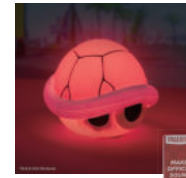

SUPER MARIO

Super Mario Piranha Posable Lamp
7800yen 75%Only In Stock

Super Mario Acylic Light
5800yen 75%Only In Stock

Super Mario Mushroom Light
w/SOUND
4500yen 75%Only In Stock

Super Mario RED SHELL LIGHT
w/SOUND
5500yen 75%Only In Stock