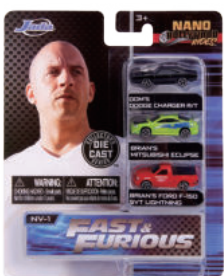

0 801310 311400

IN STOCK

1:24 FAST & FURIOUS DIE-CAST MODEL CAR BUILD N' COLLECT
5980yen 15%up

DOM' S DODGE CHARGER R/T w/FIGURE

0 801310 306987

IN STOCK

BRIAN' S TOYOTA SUPRA w/FIGURE

0 801310 306994

7/ 下予定

1:55 FAST & FURIOUS DIE-CAST MODEL CAR BUILD N' COLLECT
2100yen 15%up

Dom' s Dodge Charger R/T

0 801310 311486

7/ 下予定

Brian's Nissan Skyline GT-R R34

0 801310 312889

7/ 下予定

NANO 3-PACK FAST & FURIOUS DIE-CAST MODEL CAR 1680yen 15%up

NV-1 STOCKOUT

0 801310 311233

SERIES 1 IN STOCK

0 801310 311240

NV-11 IN STOCK

0 801310 324813

NV-12 IN STOCK