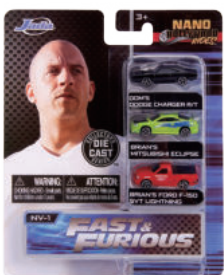

1:18 FAST & FURIOUS DIE-CAST MODEL CAR w/LIGHT & FIGURE
17000yen 15%up

Brian's Toyota Supra
w/BRIAN O'CONNOR
JAN 0801310311394

Brian's Nissan GT-R (R35)
w/BRIAN O'CONNOR
JAN 0801310311424

Lykan HyperSport
w/DOM TORETTO
JAN 0801310311400

1:24 FAST & FURIOUS DIE-CAST MODEL CAR BUILD N' COLLECT
5980yen 15%up

DOM' S
DODGE CHARGER R/T
w/FIGURE
JAN 0801310306987

BRIAN' S
TOYOTA SUPRA
w/FIGURE
JAN 0801310306994

1:55 FAST & FURIOUS DIE-CAST MODEL CAR BUILD N' COLLECT
2100yen 15%up

Dom' s Dodge Charger R/T
JAN 0801310311486

Brian's Nissan Skyline GT-R R34
JAN 0801310312889

NANO 3-PACK FAST & FURIOUS DIE-CAST MODEL CAR 1680yen 15%up

NV-1
JAN 0801310311233

SERIES 1
JAN 0801310311240

NV-11
JAN 0801310324813